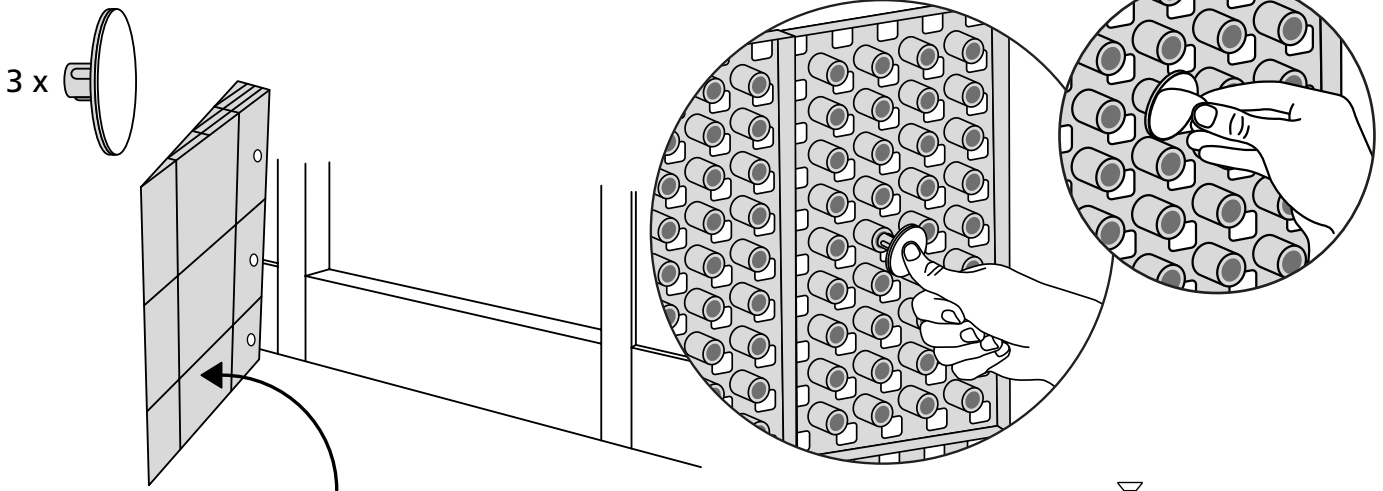

RAMP KIT 2

Distributed by  **IDENTITÉS**
Articles pour le bien-être et l'autonomie

RAMP KIT
REF. 826181 & 825062

Height: 3,6 - 9,1 cm
Width: 75 cm
Depth: 50 cm

Included

 Danish Design Pat. Pend. and produced
in Denmark by Excellent Systems A/S

 **excellent** systems as

HEIGHT ADJUSTMENT

Remove Ramp Adjuster from toplayer:

Heights:

MOUNTING WITH LOCKS

FASTENING WITH MOUNTING PADS

Indoor:

Outdoor: