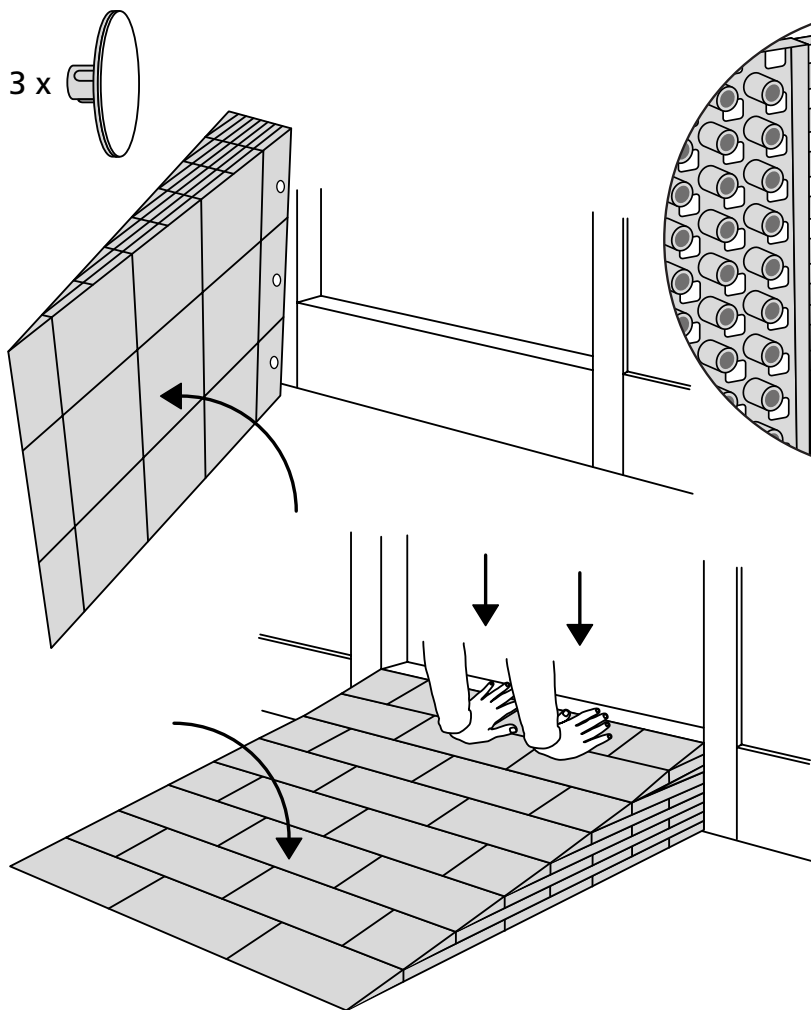

Distributed by  **IDENTITÉS**
Articles pour le bien-être et l'autonomie

RAMP KIT
REF. 826183 & 825064

Height: 10,8 - 16,3 cm
Width: 75 cm
Depth: 100 cm

Included

 Danish Design Pat. Pend. and produced
in Denmark by Excellent Systems A/S

 **excellent** systems as

HEIGHT ADJUSTMENT

Remove Ramp Adjuster from toplayer:

Heights:

MOUNTING WITH LOCKS

Rubber hammer
Not included

FASTENING WITH MOUNTING PAD

Indoor: