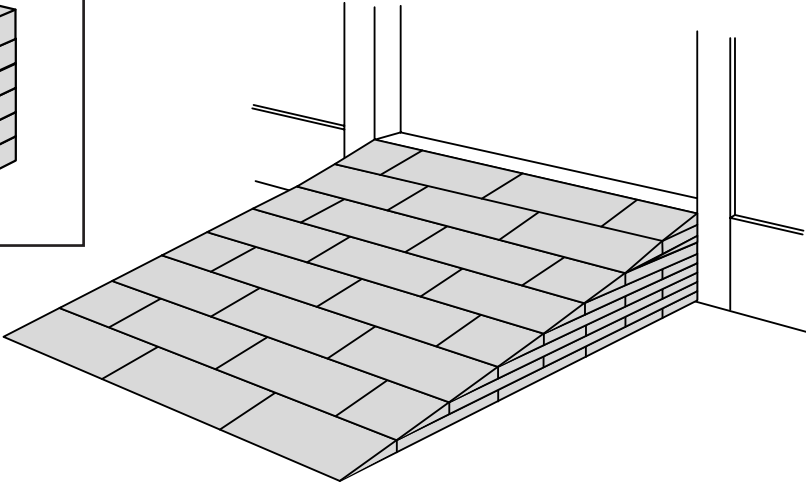

Distributed by  **IDENTITÉS**
Articles pour le bien-être et l'autonomie

RAMP KIT
REF. 826183 & 825064

Height: 10,8 - 16,3 cm
Width: 75 cm
Depth: 100 cm

Included

 Danish Design Pat. Pend. and produced
in Denmark by Excellent Systems A/S

 **excellent** systems as

HEIGHT ADJUSTMENT

Remove Ramp Adjuster from toplayer:

Heights:

MOUNTING WITH LOCKS

Rubber hammer
Not included

FASTENING WITH MOUNTING PAD

Indoor: