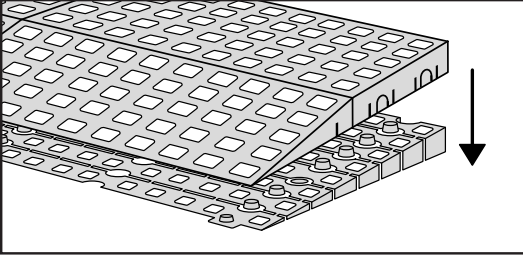

HEIGHT ADJUSTMENT

Remove Ramp Adjuster from toplayer: