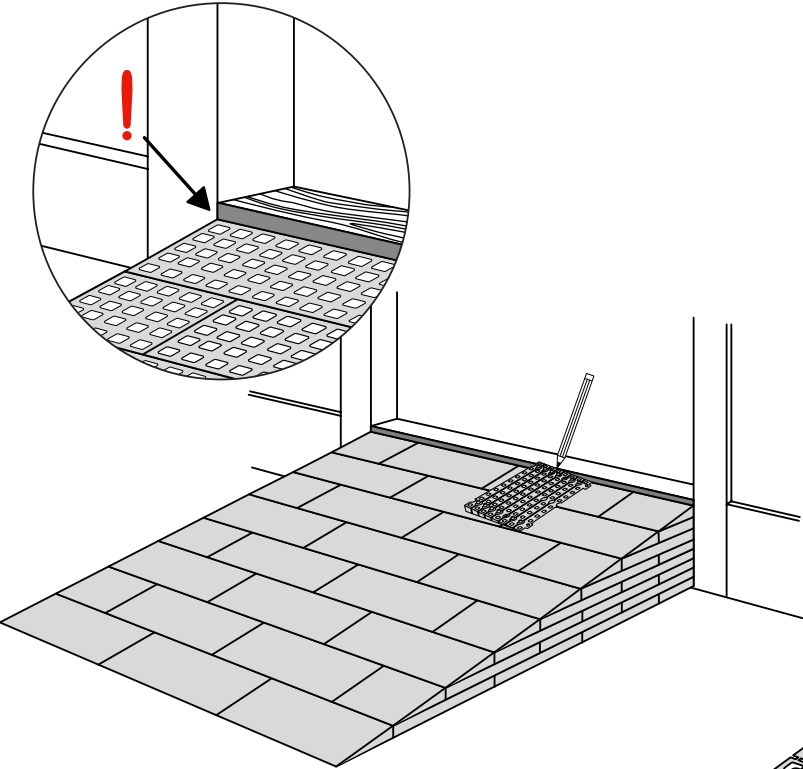

Intérieur:

3x

Extérieur:

Bois

Béton

FIXATION AVEC DES BOUCHONS

9x

RAMP KIT 4

Distributed by  **IDENTITÉS**
Articles pour le bien-être et l'autonomie

RAMP KIT
REF. 826183 & 825064

Height: 10,8 - 16,3 cm
Width: 75 cm
Depth: 100 cm

Included

 Danish Design Pat. Pend. and produced
in Denmark by Excellent Systems A/S

 **excellent** systems as

HEIGHT ADJUSTMENT

Remove Ramp Adjuster from toplayer:

Heights:

MOUNTING WITH LOCKS

Rubber hammer
Not included

FASTENING WITH MOUNTING PAD

Indoor: