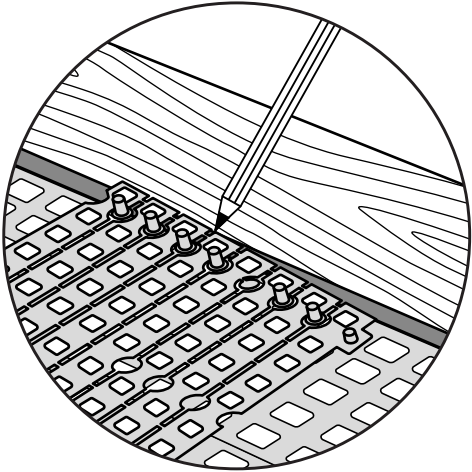

HEIGHT ADJUSTMENT

Remove Ramp Adjuster from toplayer:

Heights: