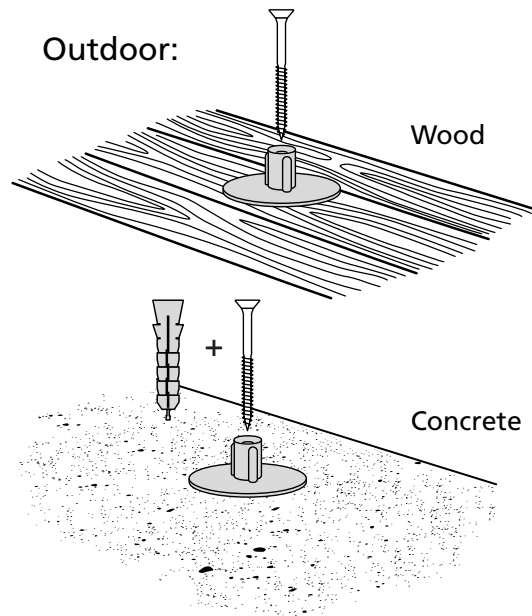

FASTENING WITH MOUNTING PAD

Indoor:

Outdoor:

FASTENING WITH STOPPERS