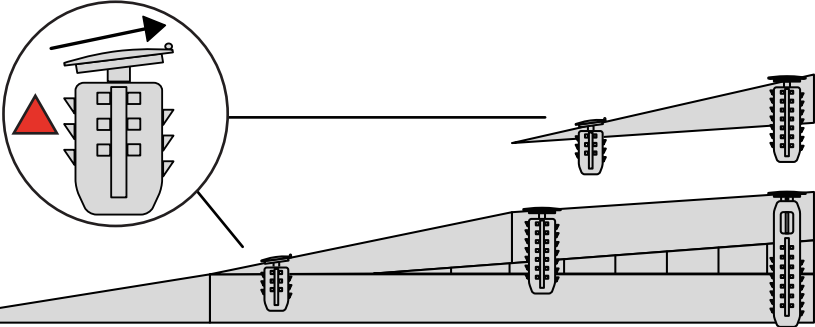

Distributed by  **IDENTITÉS**
Articles pour le bien-être et l'autonomie

RAMP KIT
REF. 826183 & 825064

Height: 10,8 - 16,3 cm
Width: 75 cm
Depth: 100 cm

Included

 Danish Design Pat. Pend. and produced
in Denmark by Excellent Systems A/S

 **excellent** systems as

HEIGHT ADJUSTMENT

Remove Ramp Adjuster from toplayer:

Heights:

MOUNTING WITH LOCKS

Rubber hammer
Not included

FASTENING WITH MOUNTING PAD

Indoor: