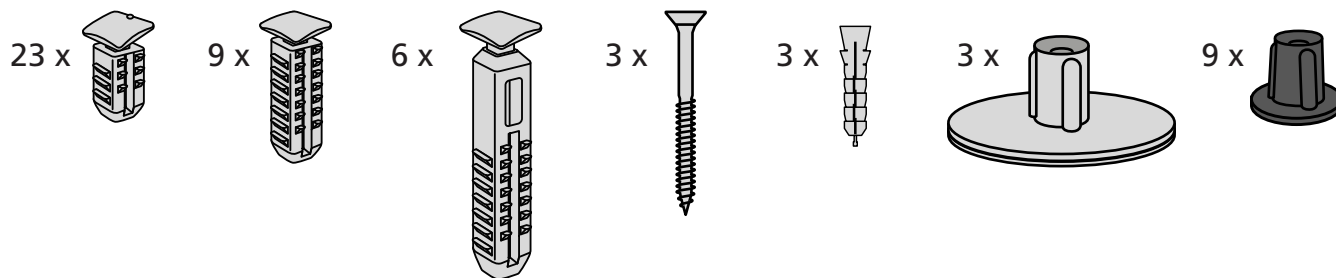

Distributed by  **IDENTITÉS**
Articles pour le bien-être et l'autonomie

RAMP KIT
REF. 826183 & 825064

Height: 10,8 - 16,3 cm
Width: 75 cm
Depth: 100 cm

Included

 Danish Design Pat. Pend. and produced
in Denmark by Excellent Systems A/S

 **excellent** systems as

HEIGHT ADJUSTMENT

Remove Ramp Adjuster from toplayer:

Heights:

MOUNTING WITH LOCKS

Rubber hammer
Not included

FASTENING WITH MOUNTING PAD

Indoor: