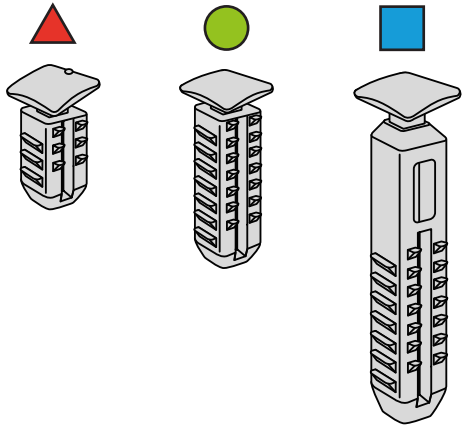

KIT RAMPE 4

Distribué par  **IDENTITÉS**
Articles pour le bien-être et l'autonomie

PLAN INCLINÉS RAMP KIT EXCELLENT SYSTEMS
REF. 826183 & 825064

5 708066 001775

Hauteur: 10,8 - 16,3 cm

Largeur: 75cm

Profondeur: 100cm

Distributed by  **IDENTITÉS**
Articles pour le bien-être et l'autonomie

RAMP KIT
REF. 826183 & 825064

Height: 10,8 - 16,3 cm
Width: 75 cm
Depth: 100 cm

Included

 Danish Design Pat. Pend. and produced
in Denmark by Excellent Systems A/S

 **excellent** systems as

HEIGHT ADJUSTMENT

Remove Ramp Adjuster from toplayer:

Heights:

MOUNTING WITH LOCKS

Rubber hammer
Not included

FASTENING WITH MOUNTING PAD

Indoor: