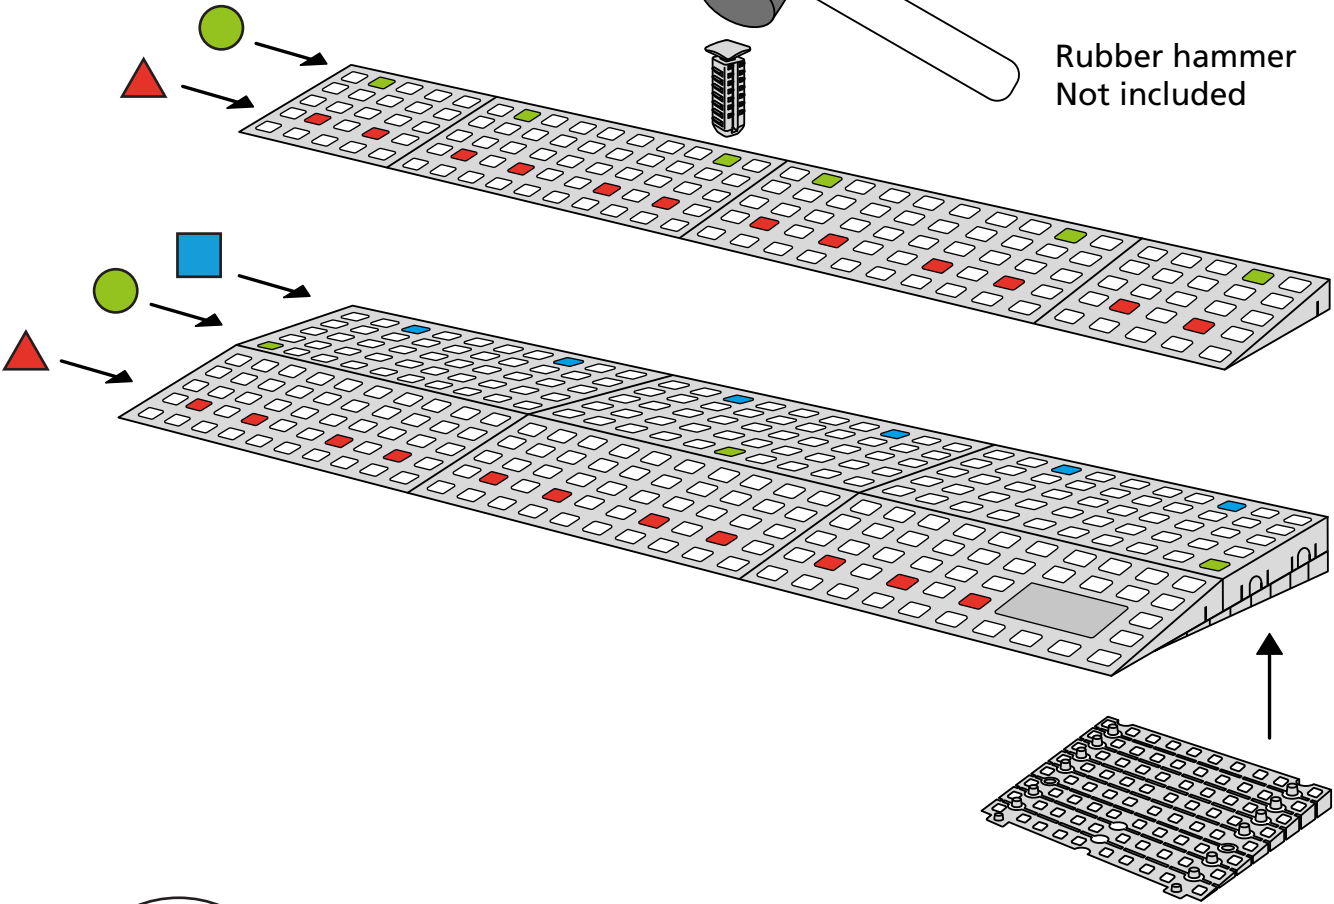

Intérieur:

3x

Extérieur:

Bois

Béton

FIXATION AVEC DES BOUCHONS

9x

RAMP KIT 4

Distributed by  **IDENTITÉS**
Articles pour le bien-être et l'autonomie

RAMP KIT
REF. 826183 & 825064

Height: 10,8 - 16,3 cm
Width: 75 cm
Depth: 100 cm

Included

 Danish Design Pat. Pend. and produced
in Denmark by Excellent Systems A/S

 **excellent** systems as

HEIGHT ADJUSTMENT

Remove Ramp Adjuster from toplayer:

Heights:

MOUNTING WITH LOCKS

Rubber hammer
Not included

FASTENING WITH MOUNTING PAD

Indoor: