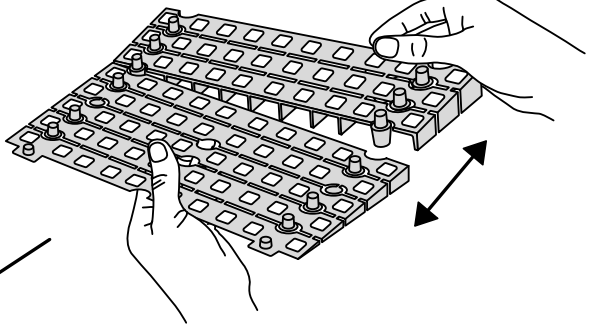

Intérieur:

3x

Extérieur:

Bois

Béton

FIXATION AVEC DES BOUCHONS

9x

RAMP KIT 4

Distributed by  **IDENTITÉS**
Articles pour le bien-être et l'autonomie

RAMP KIT
REF. 826183 & 825064

Height: 10,8 - 16,3 cm
Width: 75 cm
Depth: 100 cm

Included

 Danish Design Pat. Pend. and produced
in Denmark by Excellent Systems A/S

 **excellent** systems as

HEIGHT ADJUSTMENT

Remove Ramp Adjuster from toplayer:

Heights:

MOUNTING WITH LOCKS

Rubber hammer
Not included

FASTENING WITH MOUNTING PAD

Indoor: