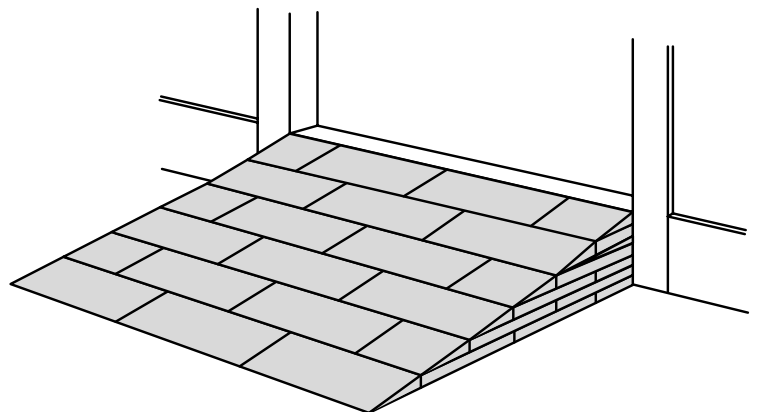

Intérieur:

Extérieur:

FIXATION AVEC DES BOUCHONS

RAMP KIT 3

Distributed by  **IDENTITÉS**
Articles pour le bien-être et l'autonomie

RAMP KIT
REF. 826182 & 825063

Height: 7,2 - 12,7 cm

Width: 75 cm

Depth: 75 cm

Included

 Danish Design Pat. Pend. and produced
in Denmark by Excellent Systems A/S

 excellent systems as

HEIGHT ADJUSTMENT

Remove Ramp Adjuster from toplayer:

Heights:

MOUNTING WITH LOCKS