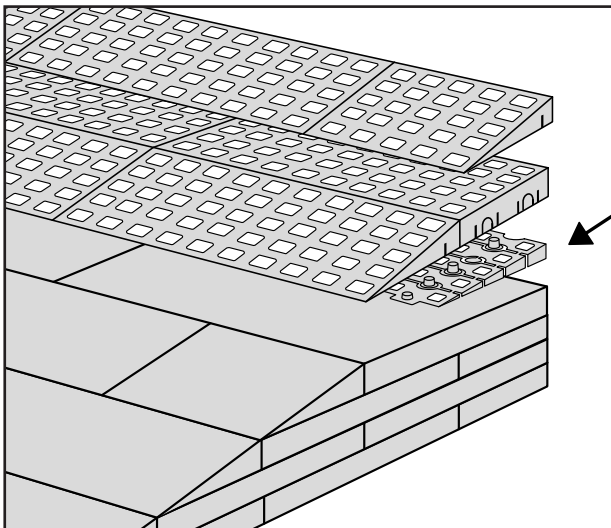

Intérieur:

Extérieur:

FIXATION AVEC DES BOUCHONS

RAMP KIT 3

Distributed by  **IDENTITÉS**
Articles pour le bien-être et l'autonomie

RAMP KIT
REF. 826182 & 825063

Height: 7,2 - 12,7 cm

Width: 75 cm

Depth: 75 cm

Included

 Danish Design Pat. Pend. and produced
in Denmark by Excellent Systems A/S

 excellent systems as

HEIGHT ADJUSTMENT

Remove Ramp Adjuster from toplayer:

Heights:

MOUNTING WITH LOCKS