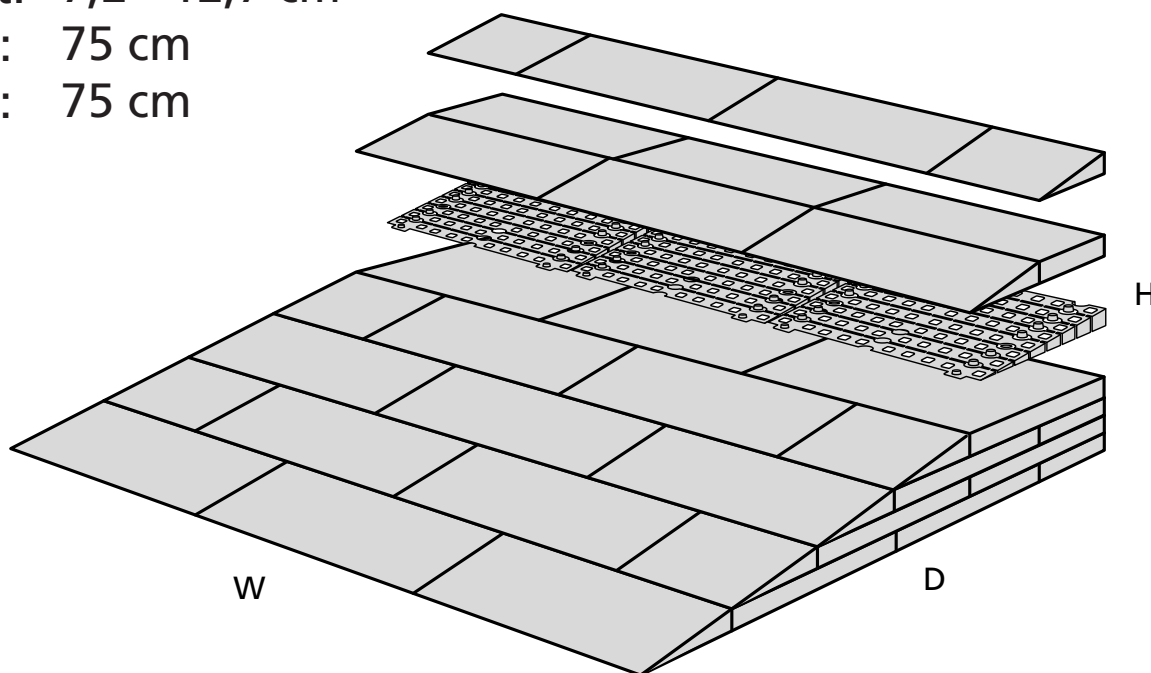

Intérieur:

Extérieur:

FIXATION AVEC DES BOUCHONS

RAMP KIT 3

Distributed by  **IDENTITÉS**
Articles pour le bien-être et l'autonomie

RAMP KIT
REF. 826182 & 825063

Height: 7,2 - 12,7 cm

Width: 75 cm

Depth: 75 cm

Included

 Danish Design Pat. Pend. and produced
in Denmark by Excellent Systems A/S

 excellent systems as

HEIGHT ADJUSTMENT

Remove Ramp Adjuster from toplayer:

Heights:

MOUNTING WITH LOCKS