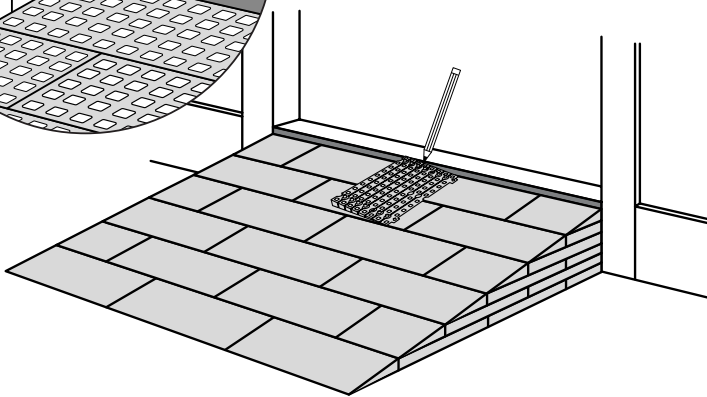

Intérieur:

Extérieur:

FIXATION AVEC DES BOUCHONS

RAMP KIT 3

Distributed by  **IDENTITÉS**
Articles pour le bien-être et l'autonomie

RAMP KIT
REF. 826182 & 825063

Height: 7,2 - 12,7 cm

Width: 75 cm

Depth: 75 cm

Included

 Danish Design Pat. Pend. and produced
in Denmark by Excellent Systems A/S

 excellent systems as

HEIGHT ADJUSTMENT

Remove Ramp Adjuster from toplayer:

Heights:

MOUNTING WITH LOCKS