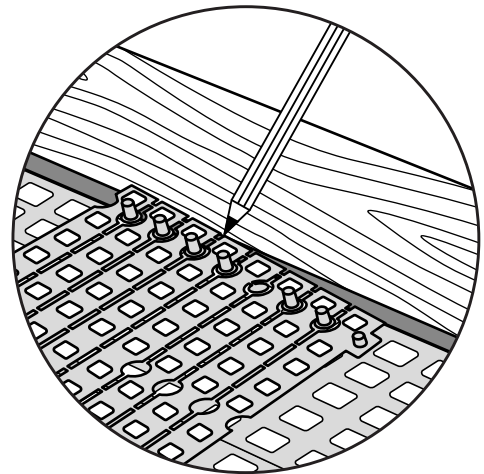

Intérieur:

Extérieur:

FIXATION AVEC DES BOUCHONS

RAMP KIT 3

Distributed by  **IDENTITÉS**
Articles pour le bien-être et l'autonomie

RAMP KIT
REF. 826182 & 825063

Height: 7,2 - 12,7 cm

Width: 75 cm

Depth: 75 cm

Included

 Danish Design Pat. Pend. and produced
in Denmark by Excellent Systems A/S

 excellent systems as

HEIGHT ADJUSTMENT

Remove Ramp Adjuster from toplayer:

Heights:

MOUNTING WITH LOCKS