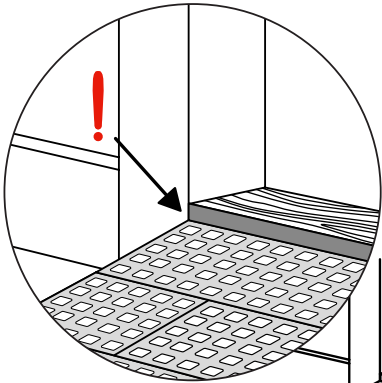

Intérieur:

Extérieur:

FIXATION AVEC DES BOUCHONS

RAMP KIT 3

Distributed by  **IDENTITÉS**
Articles pour le bien-être et l'autonomie

RAMP KIT
REF. 826182 & 825063

Height: 7,2 - 12,7 cm

Width: 75 cm

Depth: 75 cm

Included

 Danish Design Pat. Pend. and produced
in Denmark by Excellent Systems A/S

 excellent systems as

HEIGHT ADJUSTMENT

Remove Ramp Adjuster from toplayer:

Heights:

MOUNTING WITH LOCKS