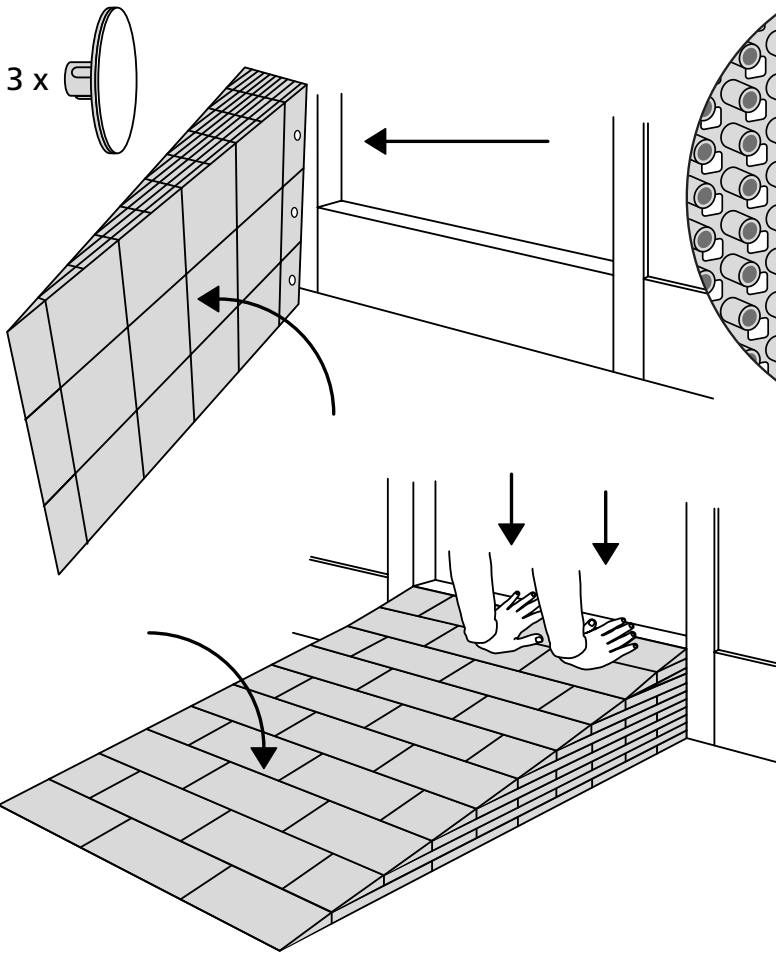

Intérieur:

Extérieur:

FIXATION AVEC DES BOUCHONS

RAMP KIT 5

Distributed by  **IDENTITÉS**
Articles pour le bien-être et l'autonomie

RAMP KIT
REF. 825097 & 825098

Height: 14,4 - 19,9 cm
Width: 75 cm
Depth: 125 cm

Included

HEIGHT ADJUSTMENT

Remove Ramp Adjuster from toplayer:

Heights:

MOUNTING WITH LOCKS

Rubber hammer
Not included

FASTENING WITH MOUNTING PAD

Indoor: