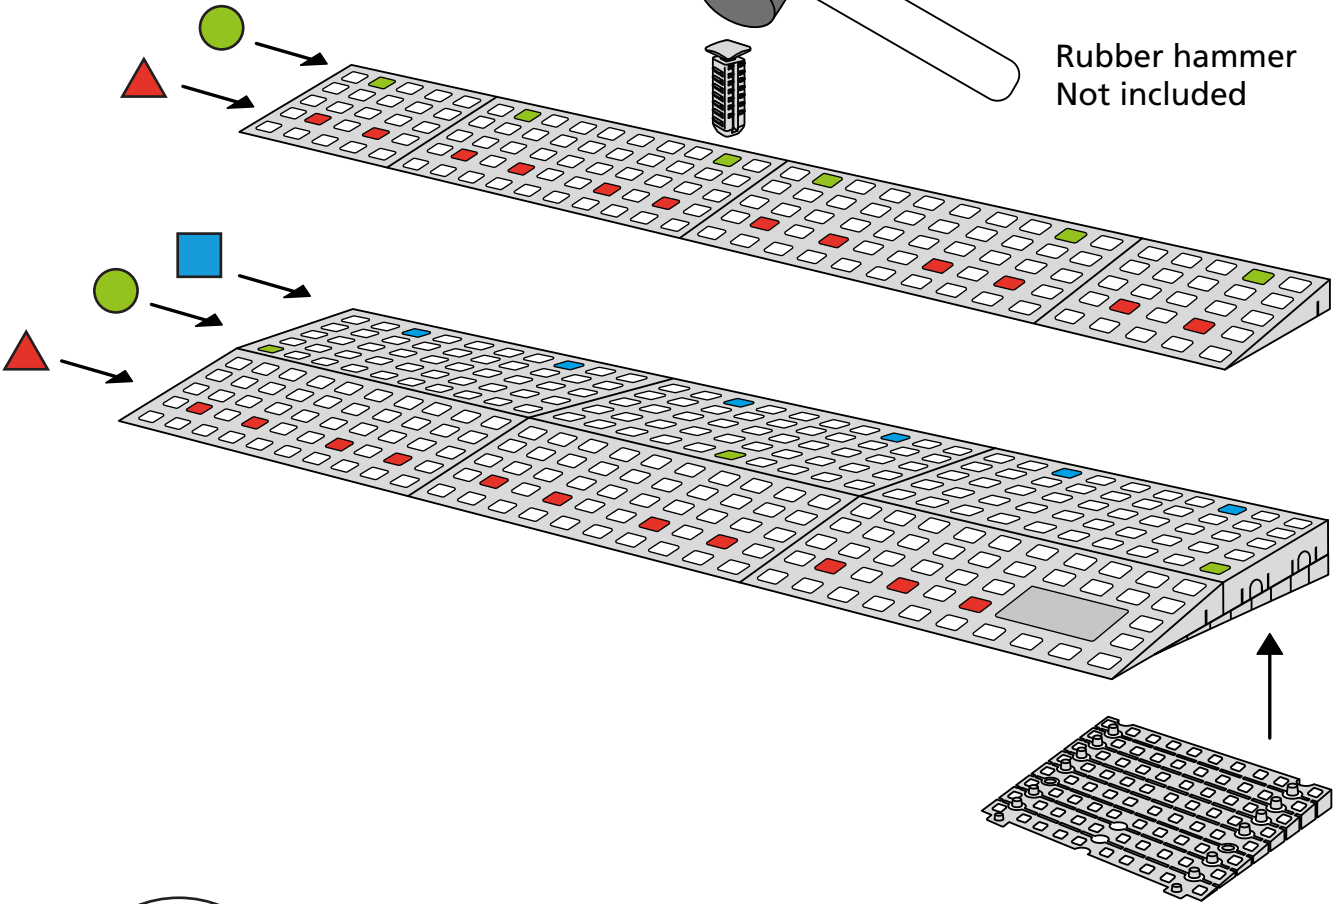

Included

HEIGHT ADJUSTMENT

Remove Ramp Adjuster from toplayer:

Heights:

MOUNTING WITH LOCKS

Rubber hammer
Not included

FASTENING WITH MOUNTING PAD

Indoor: