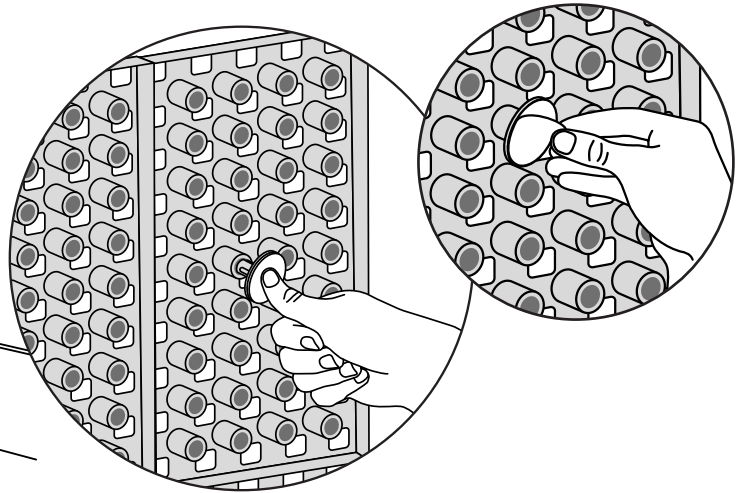

Intérieur:

Extérieur:

FIXATION AVEC DES BOUCHONS

RAMP KIT 5

Distributed by  **IDENTITÉS**
Articles pour le bien-être et l'autonomie

RAMP KIT
REF. 825097 & 825098

Height: 14,4 - 19,9 cm
Width: 75 cm
Depth: 125 cm

Included

HEIGHT ADJUSTMENT

Remove Ramp Adjuster from toplayer:

Heights:

MOUNTING WITH LOCKS

Rubber hammer
Not included

FASTENING WITH MOUNTING PAD

Indoor: