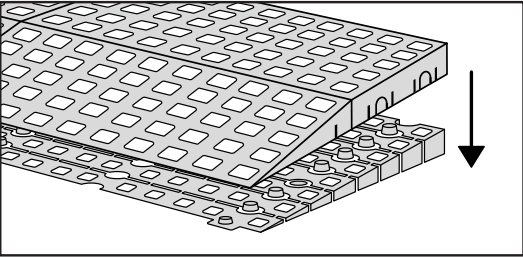

Intérieur:

Extérieur:

FIXATION AVEC DES BOUCHONS

RAMP KIT 5

Distributed by  **IDENTITÉS**
Articles pour le bien-être et l'autonomie

RAMP KIT
REF. 825097 & 825098

Height: 14,4 - 19,9 cm
Width: 75 cm
Depth: 125 cm

Included

HEIGHT ADJUSTMENT

Remove Ramp Adjuster from toplayer:

Heights:

MOUNTING WITH LOCKS

Rubber hammer
Not included

FASTENING WITH MOUNTING PAD

Indoor: